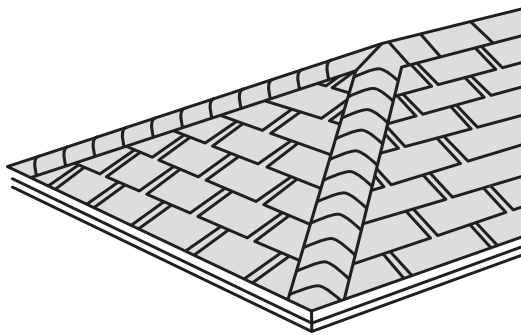

StormMaster[®] Hip & Ridge

Featuring Core4[®] Enhanced Polymer Technology

For lasting protection against black streaks caused by algae, install shingles featuring the Atlas Lifetime^{*} Algae Resistance Limited Warranty.

StormMaster[®] Shake - Silver Stone

Peak Performance. Protected Beauty. Atlas StormMaster[®] Hip & Ridge shingles featuring Scotchgard[™] Protector help resist black streaks caused by algae, while providing a finished designer look at the hip and ridge.

Dimensions: 12" x 12"
Exposure: 5 5/8"
Coverage: 31 Linear Feet
Shingles Per Package: 66

For maximum protection and warranty coverage, install an Atlas Signature Select[®] Roofing System with components designed and backed by an Atlas warranty.